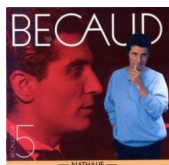

## Gilbert Bécaud – Nathalie. Becaologie.Vol.5 (1988)

Written by bluelover

Wednesday, 15 June 2011 11:29 -

---

## Gilbert Bécaud – Nathalie. Becaologie.Vol.5 (1988)

1 Nathalie [play](#) 2 Plein soleil 3 L'orange 4 Mourir à Capri 5 Rosy and John 6 T'es venu de loin 7 Tu le regretteras 8 Les jours meilleurs 9 Quand il est mort le poète 10 Les petites Mad'moiselles 11 Mademoiselle Lise 12 Le petit oiseau de toutes les couleurs 13 Je reviens te chercher 14 Les cerisiers sont blancs 15 La cinquième saison 16 La grande roue 17 Ma petite lumière 18 Le bateau miracle 19 Sur le pont des Invalides 20 L'important c'est la rose [play](#)

Gilbert Bécaud (24 October 1927 – 18 December 2001) was a French singer, composer and actor, known as "Monsieur 100,000 Volts" for his energetic performances. His best-known hits are "Nathalie" and "Et Maintenant", a 1961 release that became an English language hit as "What Now My Love". He remained a popular artist for nearly fifty years, identifiable in his dark blue suits, with a white shirt and "lucky tie"; blue with white polka dots. When asked to explain his gift he said, "A flower doesn't understand botany." His favourite venue was the Paris Olympia under the management of Bruno Coquatrix. He debuted there in 1954 and headlined in 1955, attracting 6,000 on his first night, three times the capacity. On 13 November 1997 Bécaud was present for the re-opening of the venue after its reconstruction.

## Gilbert Becaud – Nathalie. Becaologie.Vol.5 (1988)

Written by bluelover

Wednesday, 15 June 2011 11:29 -

---

grudnia 2001 w Paryżu) – francuski piosenkarz, kompozytor i aktor znany jako Monsieur 100 000 Volts ze względu na swój temperament. Jego najbardziej znane utwory to "Nathalie" i "Et maintenant", którego wersja angielska ("What Now My Love") stała się przebojem w 1961. Inny znany jego przebój to "Le petit oiseau de toutes les couleurs".